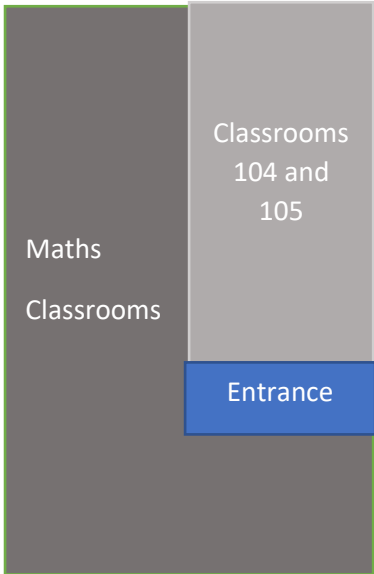

JCB AREA

CAR PARK

UNIFORM POP UP
SHOPS HERE

Metal Fence